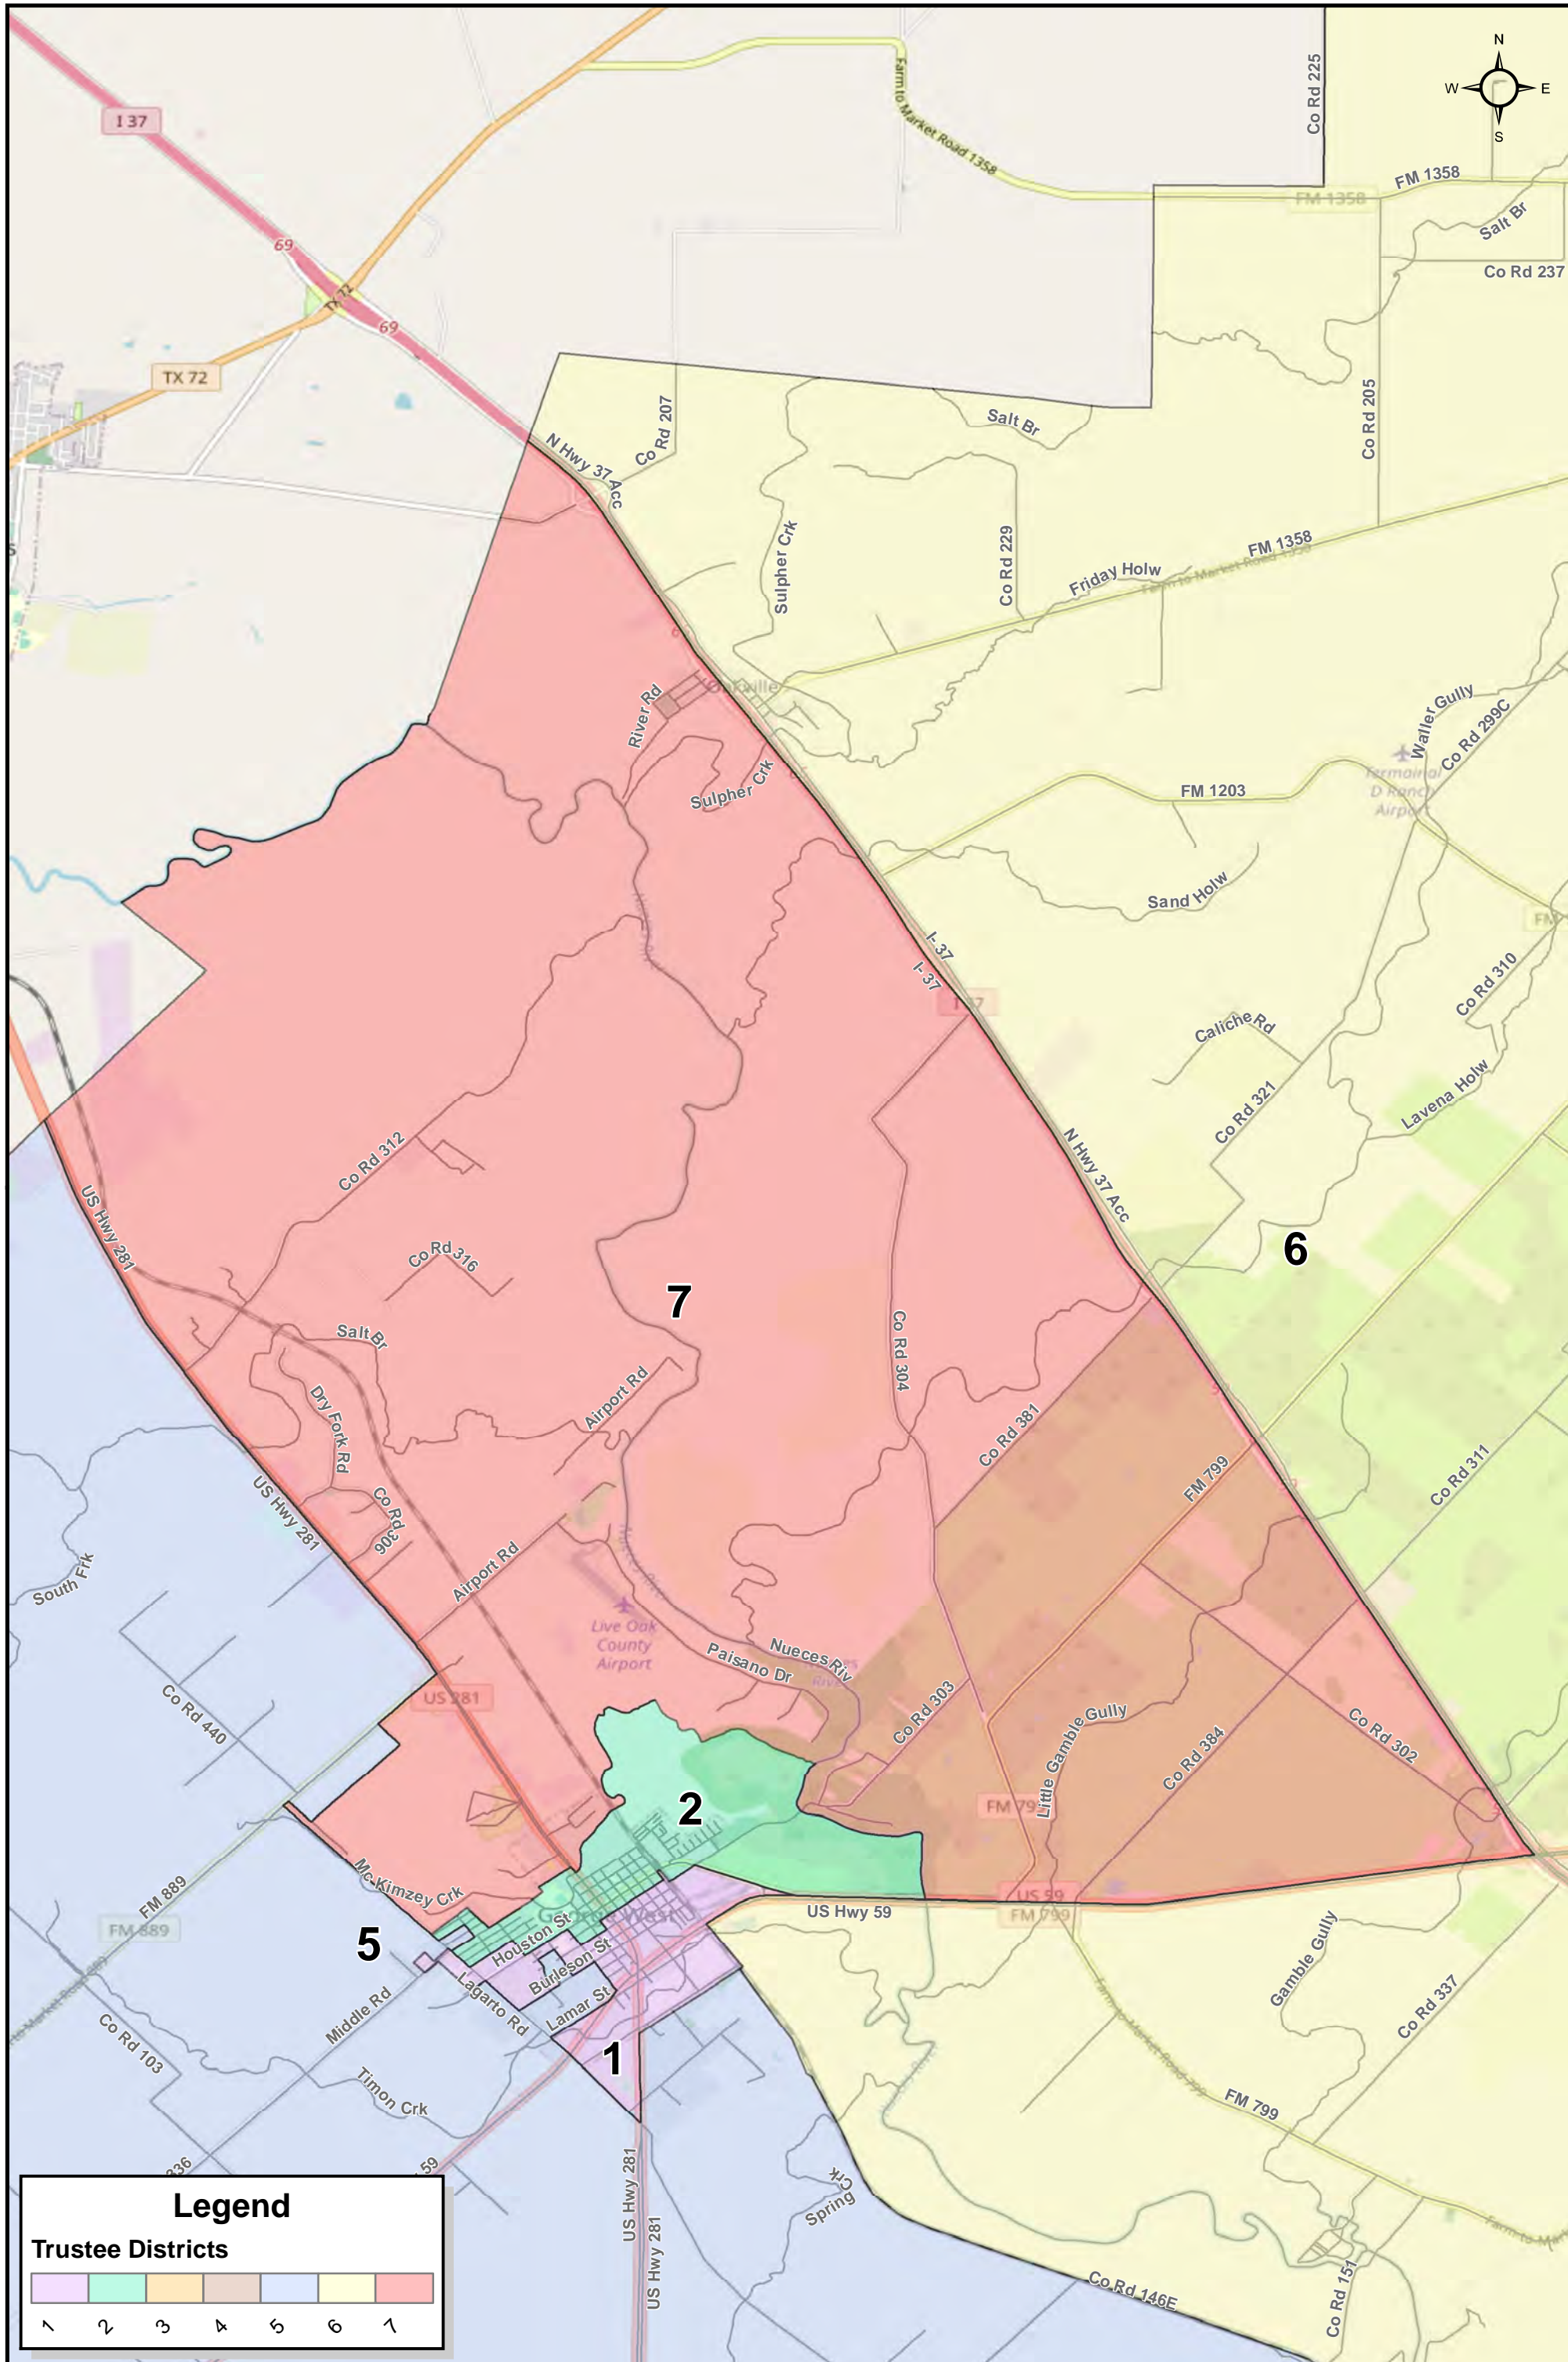

Legend

Trustee Districts

1	2	3	4	5	6	7
---	---	---	---	---	---	---

Created: 1/20/2022

George West ISD Trustee District 5
- Illustrative Plan 1 -
Adopted January 19, 2021

© 2022 Bickerstaff Heath Delgado Acosta LLP
 Data Source: Roads, Water and other features obtained from the 2020 Tiger/line files, U.S. Census Bureau

Legend

Trustee Districts

1	2	3	4	5	6	7
---	---	---	---	---	---	---

Created: 1/20/2022

George West ISD Trustee District 6
- Illustrative Plan 1 -
Adopted January 19, 2021

© 2022 Bickerstaff Heath Delgado Acosta LLP
Data Source: Roads, Water and other features obtained from the 2020 Tiger/line files, U.S. Census Bureau

Legend

Trustee Districts

1	2	3	4	5	6	7
---	---	---	---	---	---	---

Created: 1/20/2022

**George West ISD Trustee District 7
- Illustrative Plan 1 -
Adopted January 19, 2021**

© 2022 Bickerstaff Heath Delgado Acosta LLP
Data Source: Roads, Water and other features obtained from the 2020 Tiger/line files, U.S. Census Bureau