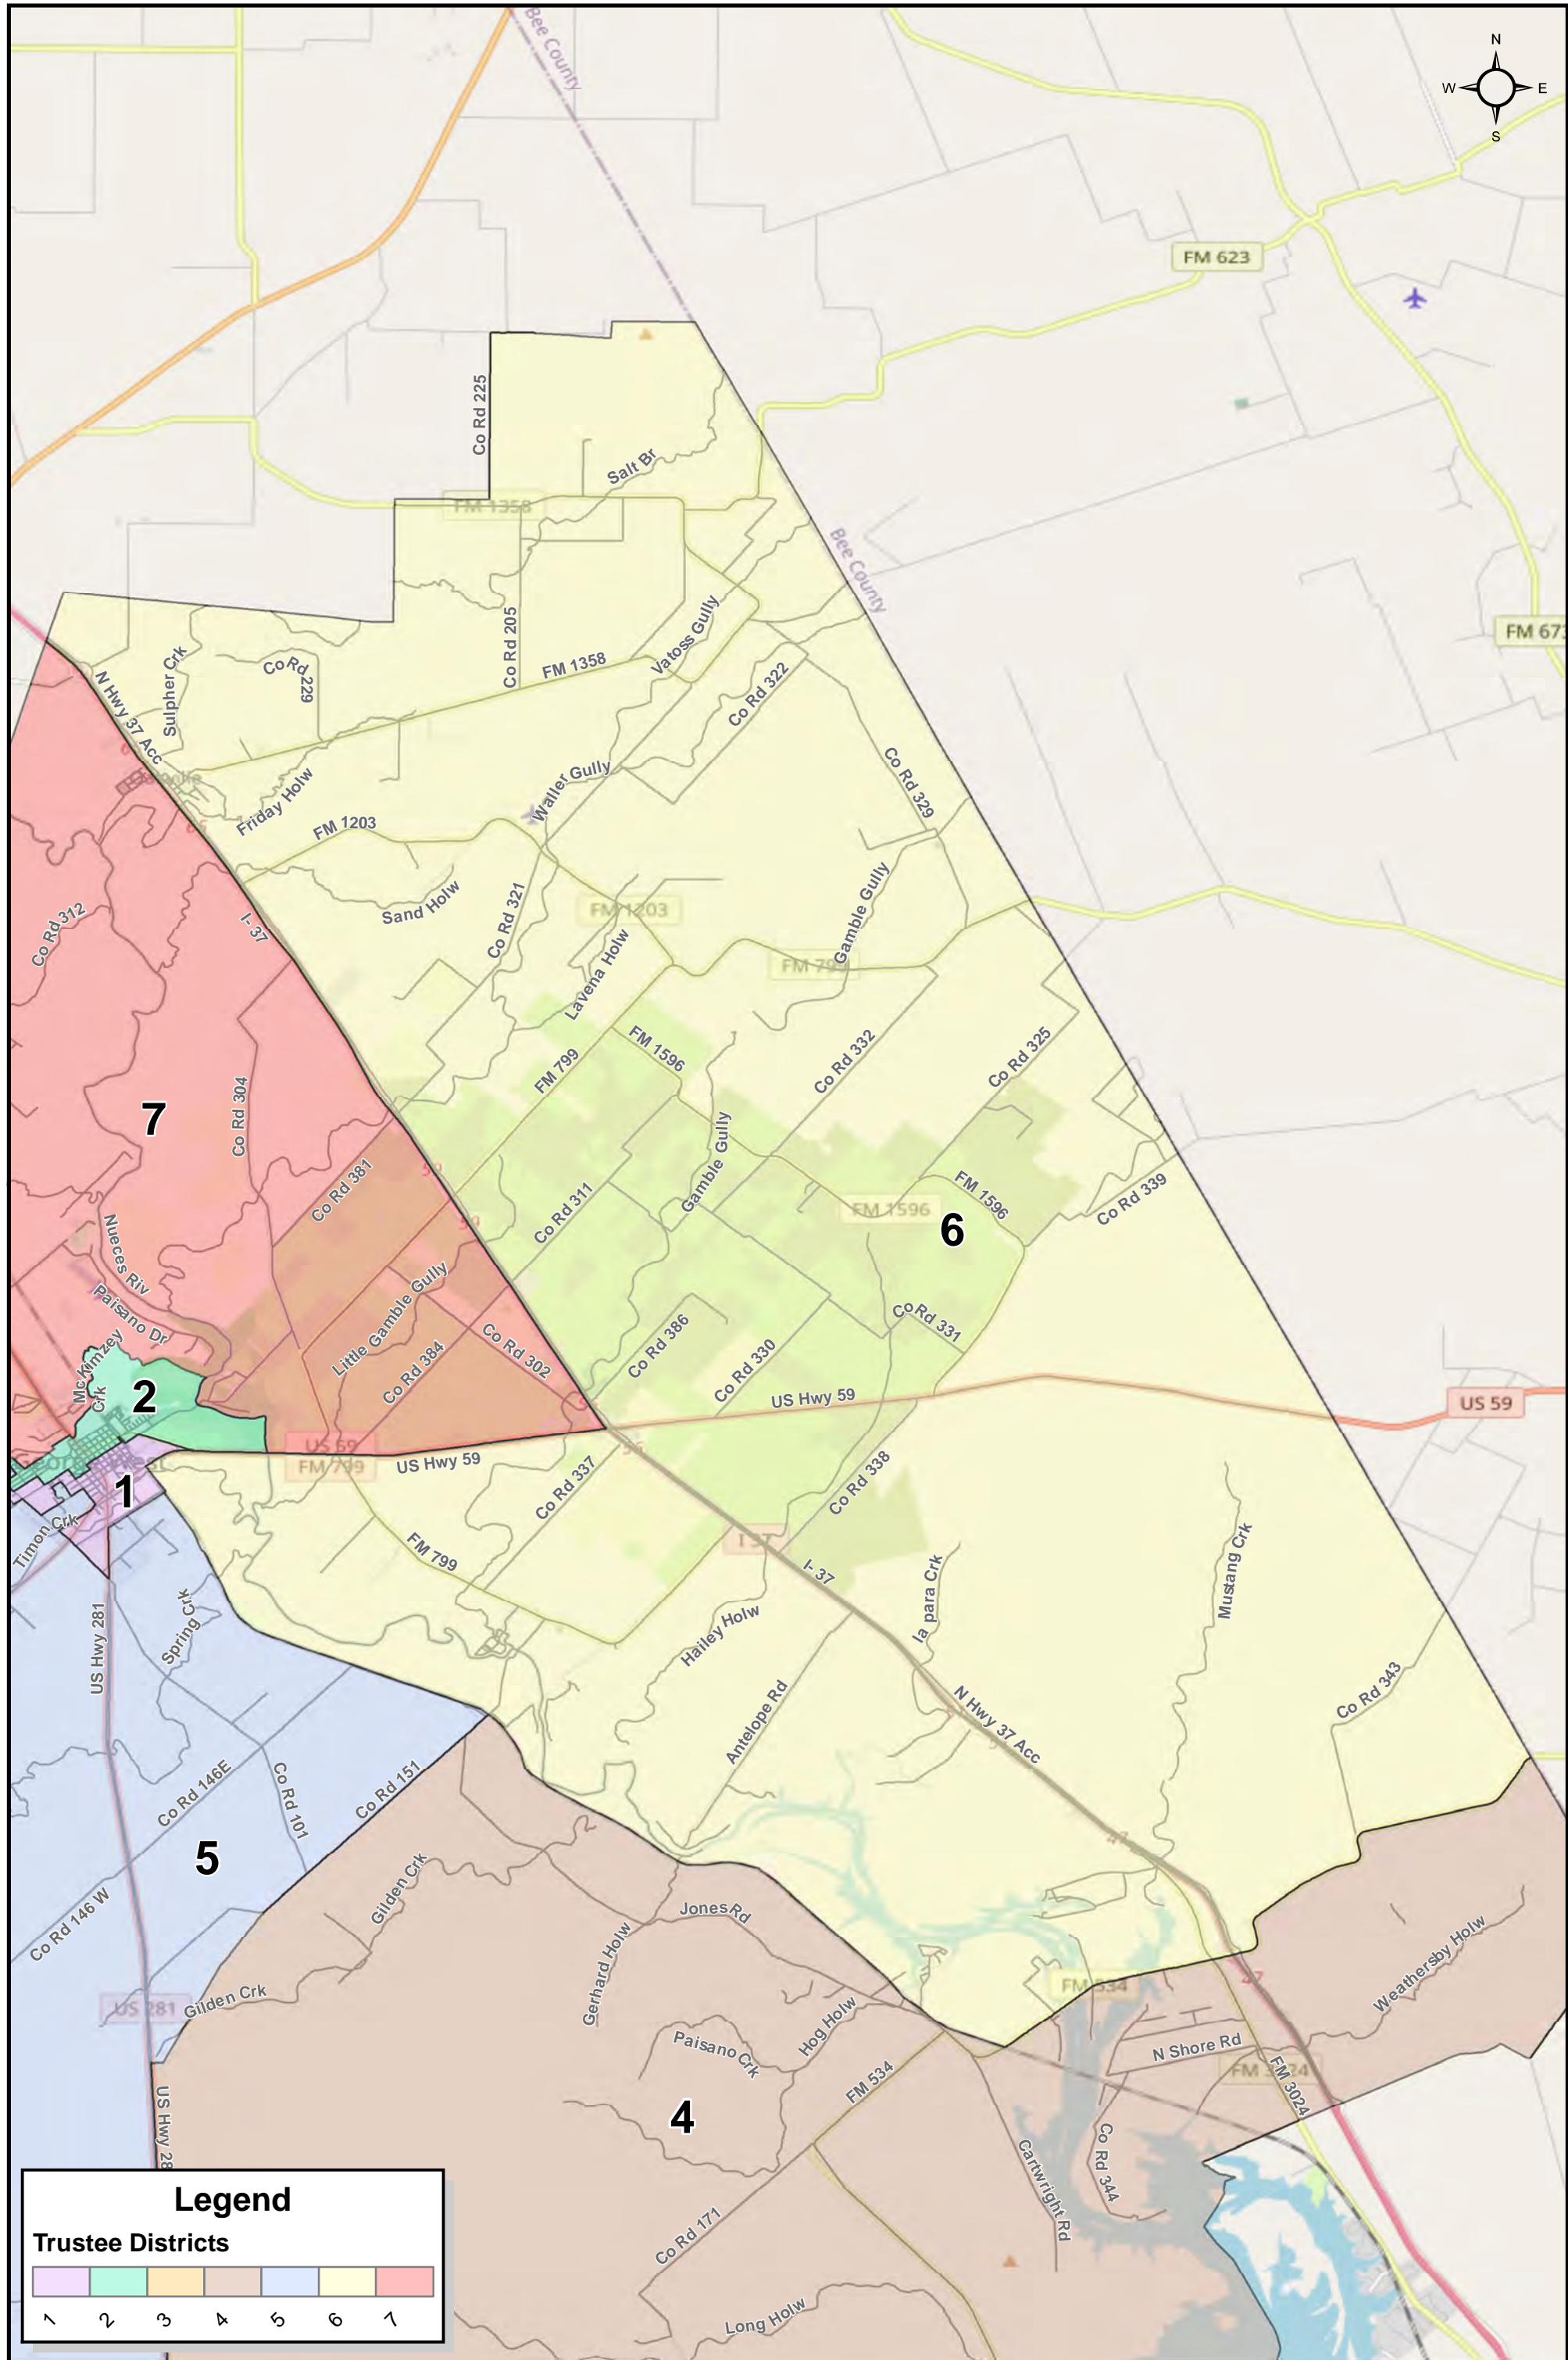

Legend

Trustee Districts

1	2	3	4	5	6	7

Created: 1/20/2022

**George West ISD Trustee District 4
- Illustrative Plan 1 -
Adopted January 19, 2021**

© 2022 Bickerstaff Heath Delgado Acosta LLP
Data Source: Roads, Water and other features obtained from the 2020 Tiger/line files, U.S. Census Bureau

Legend

Trustee Districts

1	2	3	4	5	6	7
---	---	---	---	---	---	---

Created: 1/20/2022

George West ISD Trustee District 5
- Illustrative Plan 1 -
Adopted January 19, 2021

© 2022 Bickerstaff Heath Delgado Acosta LLP
 Data Source: Roads, Water and other features obtained from the 2020 Tiger/line files, U.S. Census Bureau

Legend

Trustee Districts

1	2	3	4	5	6	7
---	---	---	---	---	---	---

Created: 1/20/2022

George West ISD Trustee District 6
- Illustrative Plan 1 -
Adopted January 19, 2021

© 2022 Bickerstaff Heath Delgado Acosta LLP
Data Source: Roads, Water and other features obtained from the 2020 Tiger/line files, U.S. Census Bureau