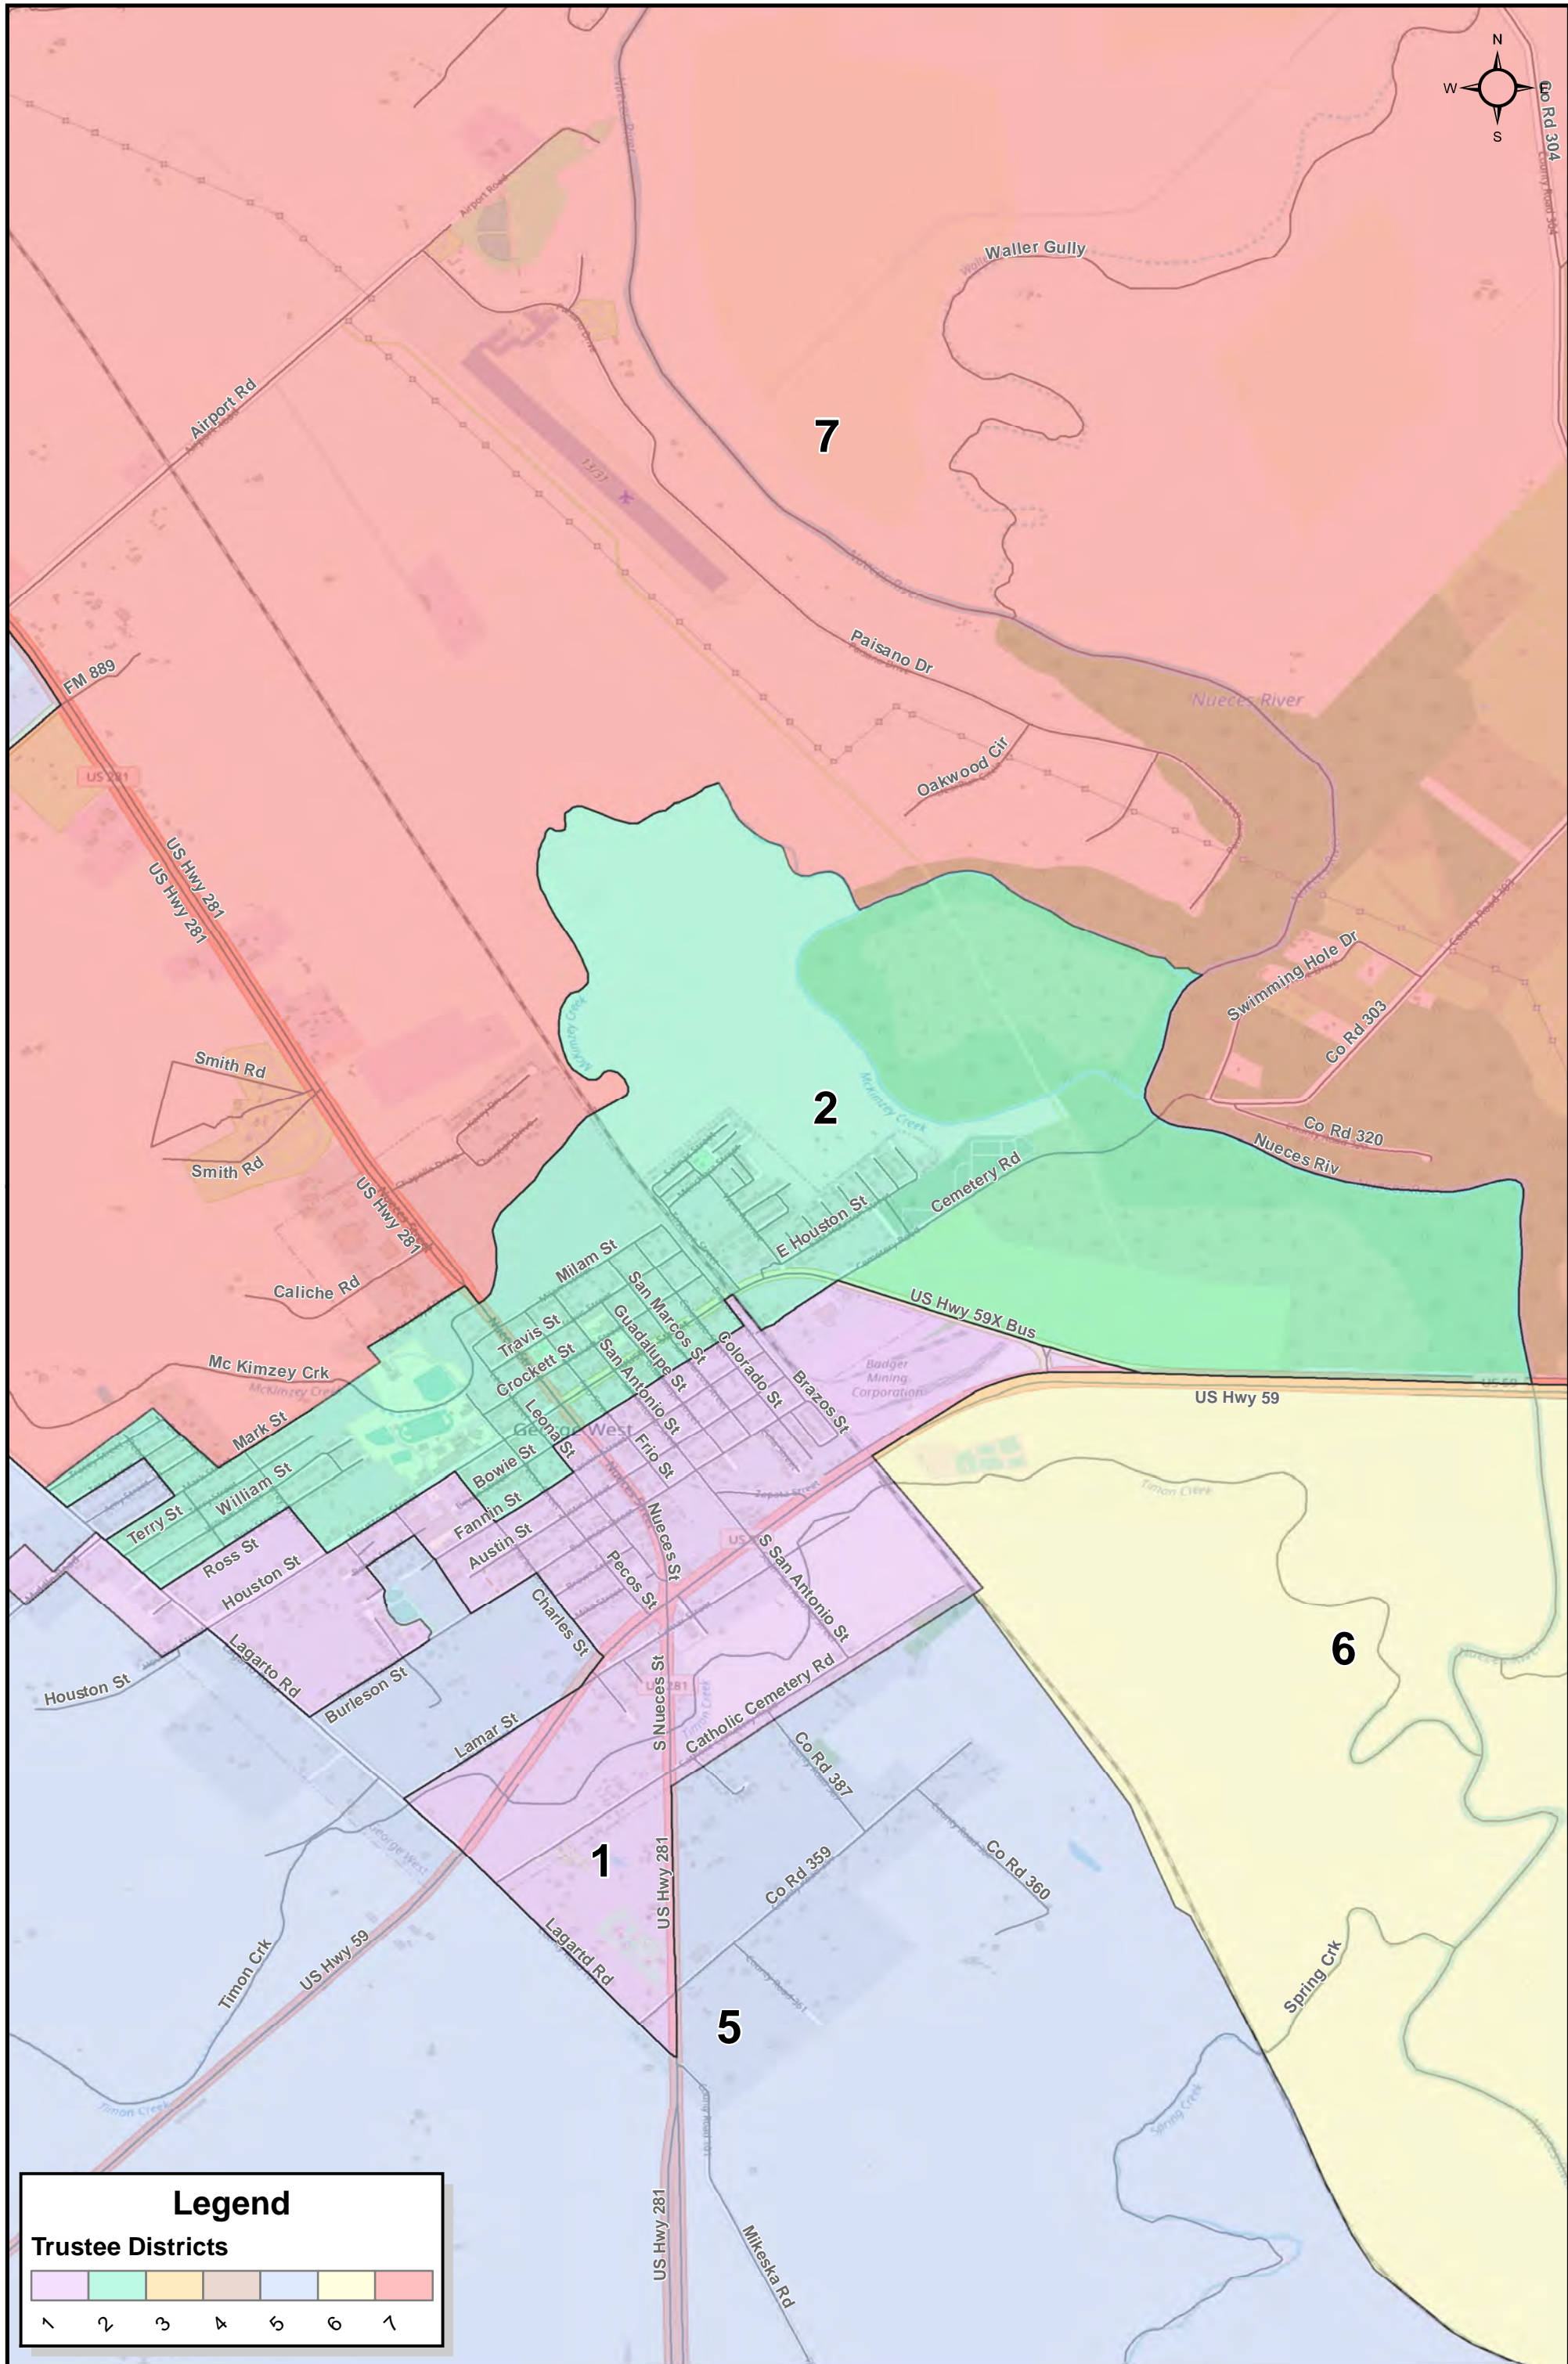

Legend

Trustee Districts

1	2	3	4	5	6	7

0 0.125 0.25 0.5
 Miles

Created: 1/20/2022

**George West ISD Trustee District 1
 - Illustrative Plan 1 -
 Adopted January 19, 2021**

© 2022 Bickerstaff Heath Delgado Acosta LLP
 Data Source: Roads, Water and other features obtained from the 2020 Tiger/line files, U.S. Census Bureau

Legend

Trustee Districts

1	2	3	4	5	6	7
---	---	---	---	---	---	---

Created: 1/20/2022

**George West ISD Trustee District 2
- Illustrative Plan 1 -
Adopted January 19, 2021**

© 2022 Bickerstaff Heath Delgado Acosta LLP
Data Source: Roads, Water and other features obtained from the 2020 Tiger/line files, U.S. Census Bureau

Legend

Trustee Districts

1	2	3	4	5	6	7
---	---	---	---	---	---	---

Created: 1/20/2022

George West ISD Trustee District 3 - Illustrative Plan 1 - Adopted January 19, 2021

© 2022 Bickerstaff Heath Delgado Acosta LLP
Data Source: Roads, Water and other features obtained from the 2020 Tiger/line files, U.S. Census Bureau

Legend

Trustee Districts

1	2	3	4	5	6	7

Created: 1/20/2022

**George West ISD Trustee District 4
- Illustrative Plan 1 -
Adopted January 19, 2021**

© 2022 Bickerstaff Heath Delgado Acosta LLP
Data Source: Roads, Water and other features obtained from the 2020 Tiger/line files, U.S. Census Bureau