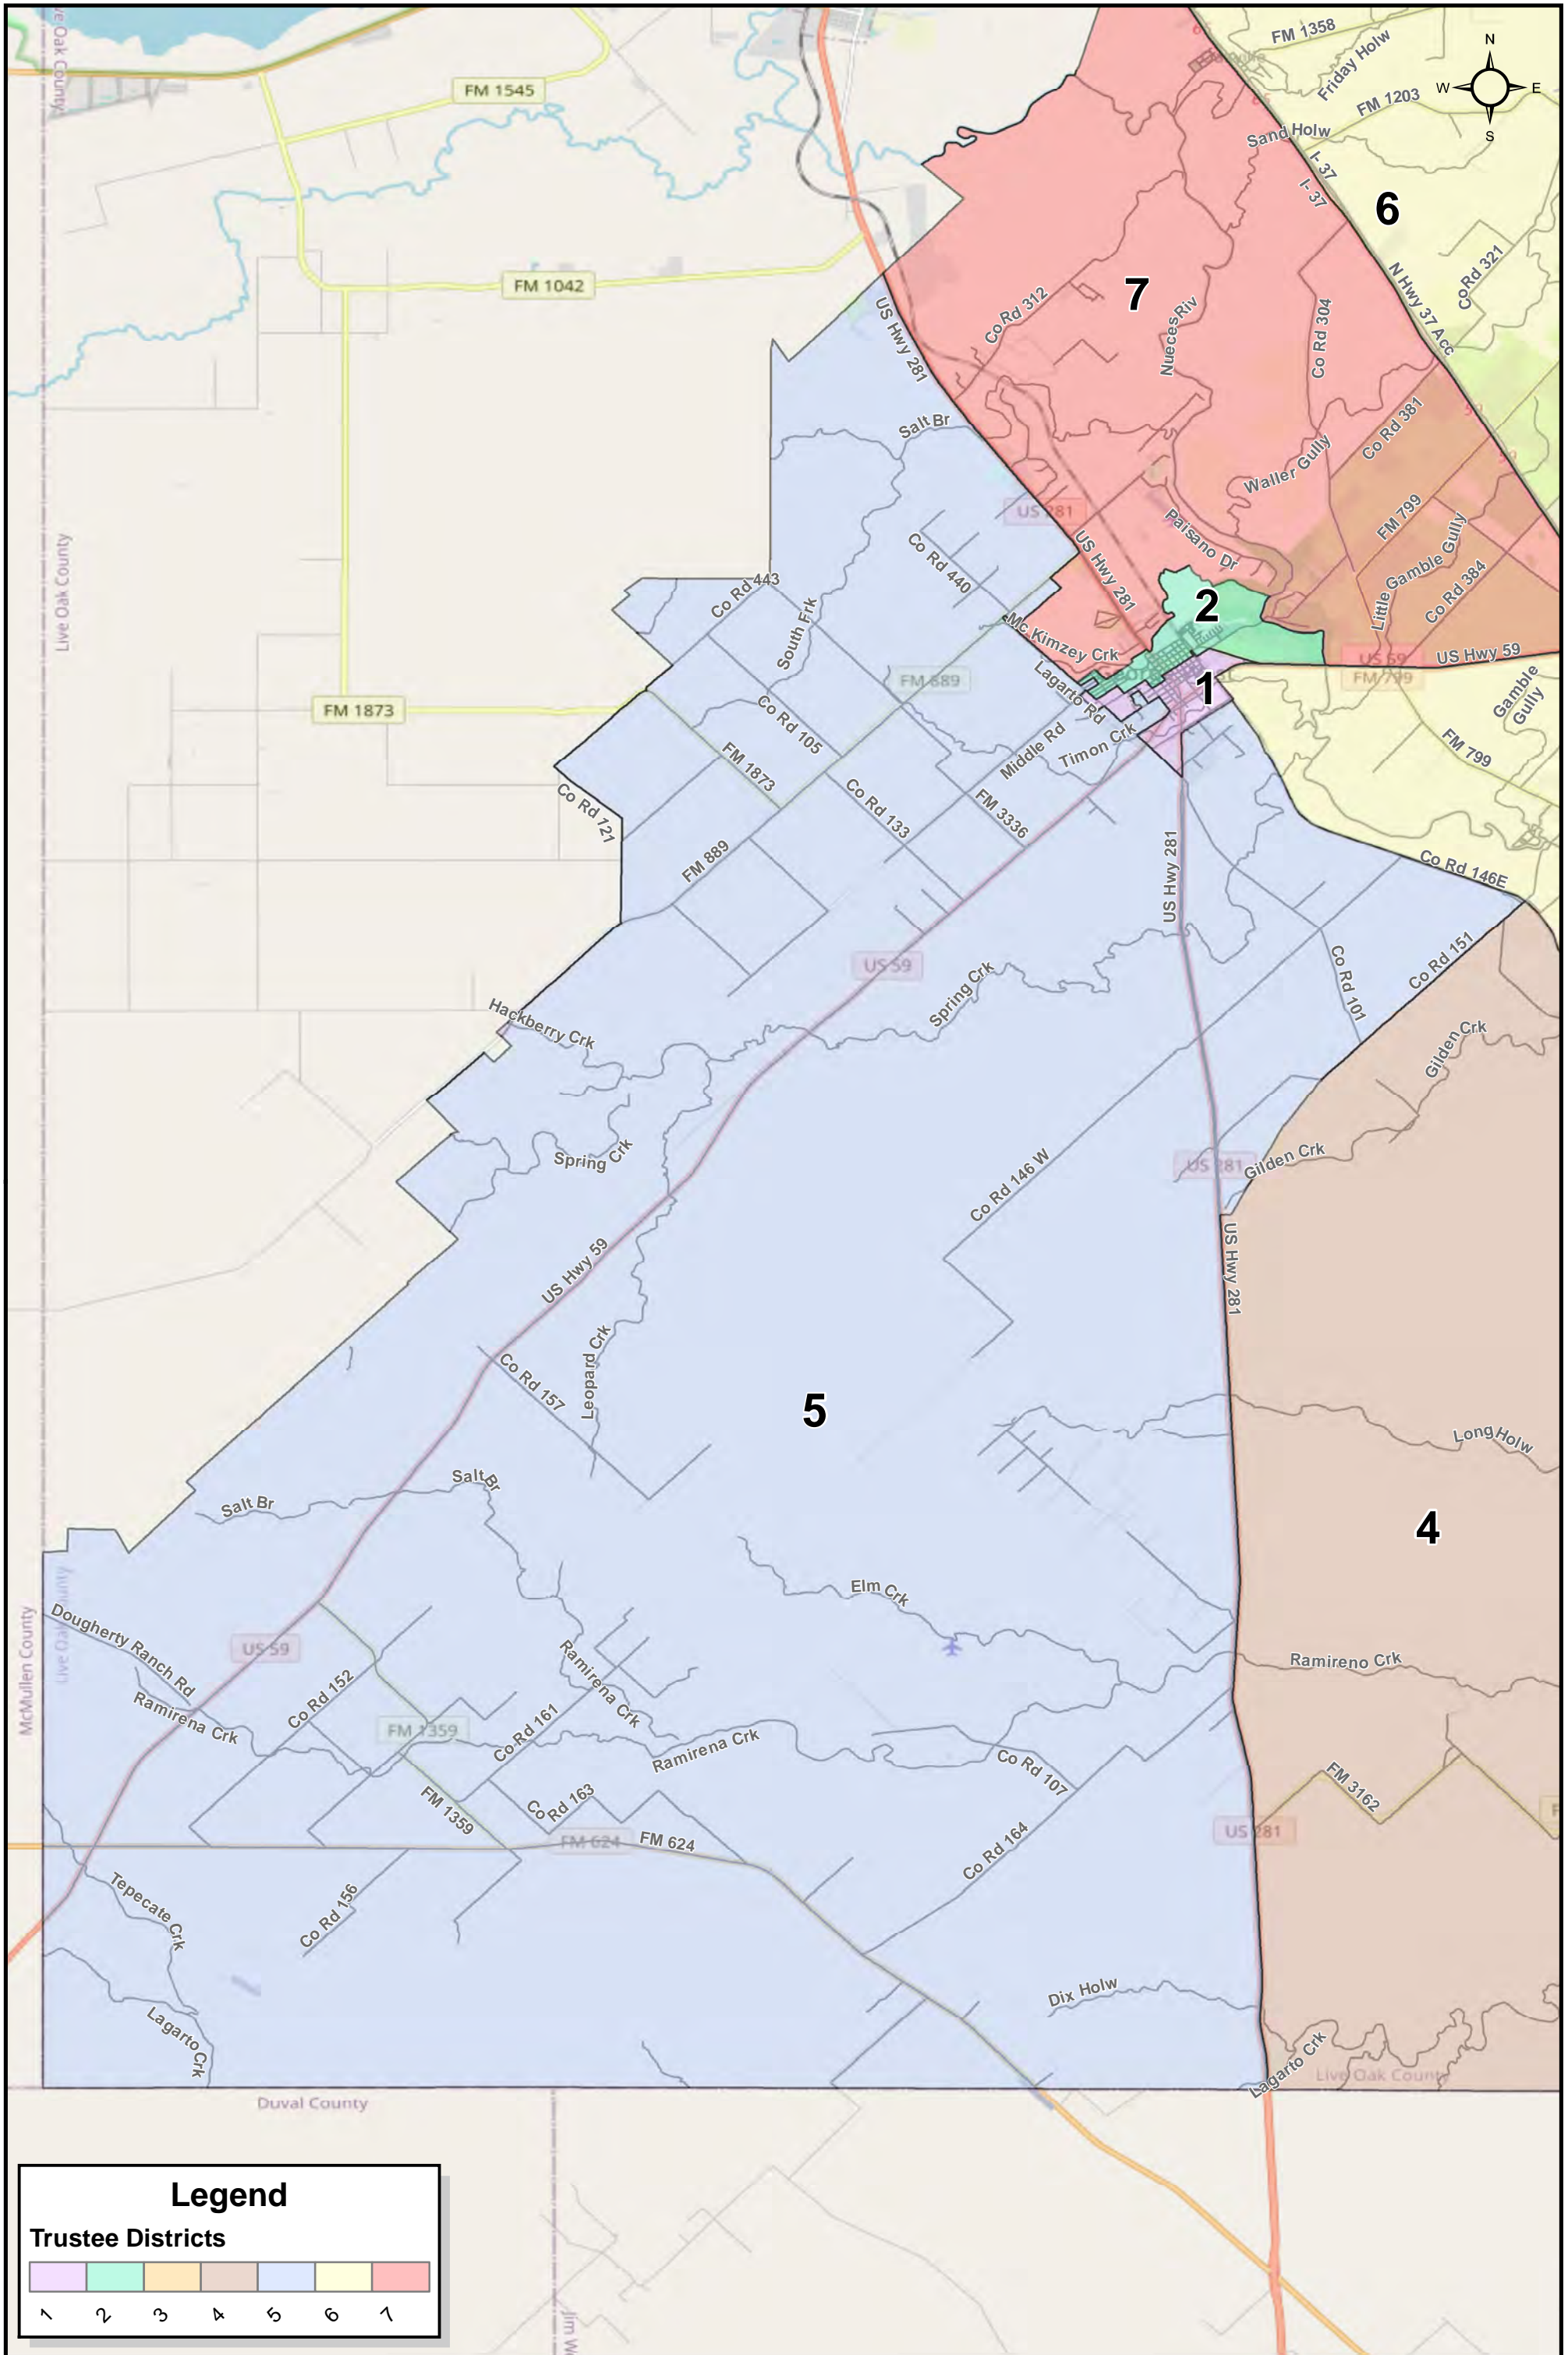

Legend

Trustee Districts

1	2	3	4	5	6	7
---	---	---	---	---	---	---

Created: 1/20/2022

George West ISD Trustee District 3 - Illustrative Plan 1 - Adopted January 19, 2021

© 2022 Bickerstaff Heath Delgado Acosta LLP
Data Source: Roads, Water and other features obtained from the 2020 Tiger/line files, U.S. Census Bureau

Legend

Trustee Districts

1	2	3	4	5	6	7

Created: 1/20/2022

**George West ISD Trustee District 4
- Illustrative Plan 1 -
Adopted January 19, 2021**

© 2022 Bickerstaff Heath Delgado Acosta LLP
Data Source: Roads, Water and other features obtained from the 2020 Tiger/line files, U.S. Census Bureau

Legend

Trustee Districts

1	2	3	4	5	6	7
---	---	---	---	---	---	---

Created: 1/20/2022

George West ISD Trustee District 5
- Illustrative Plan 1 -
Adopted January 19, 2021

© 2022 Bickerstaff Heath Delgado Acosta LLP
 Data Source: Roads, Water and other features obtained from the 2020 Tiger/line files, U.S. Census Bureau