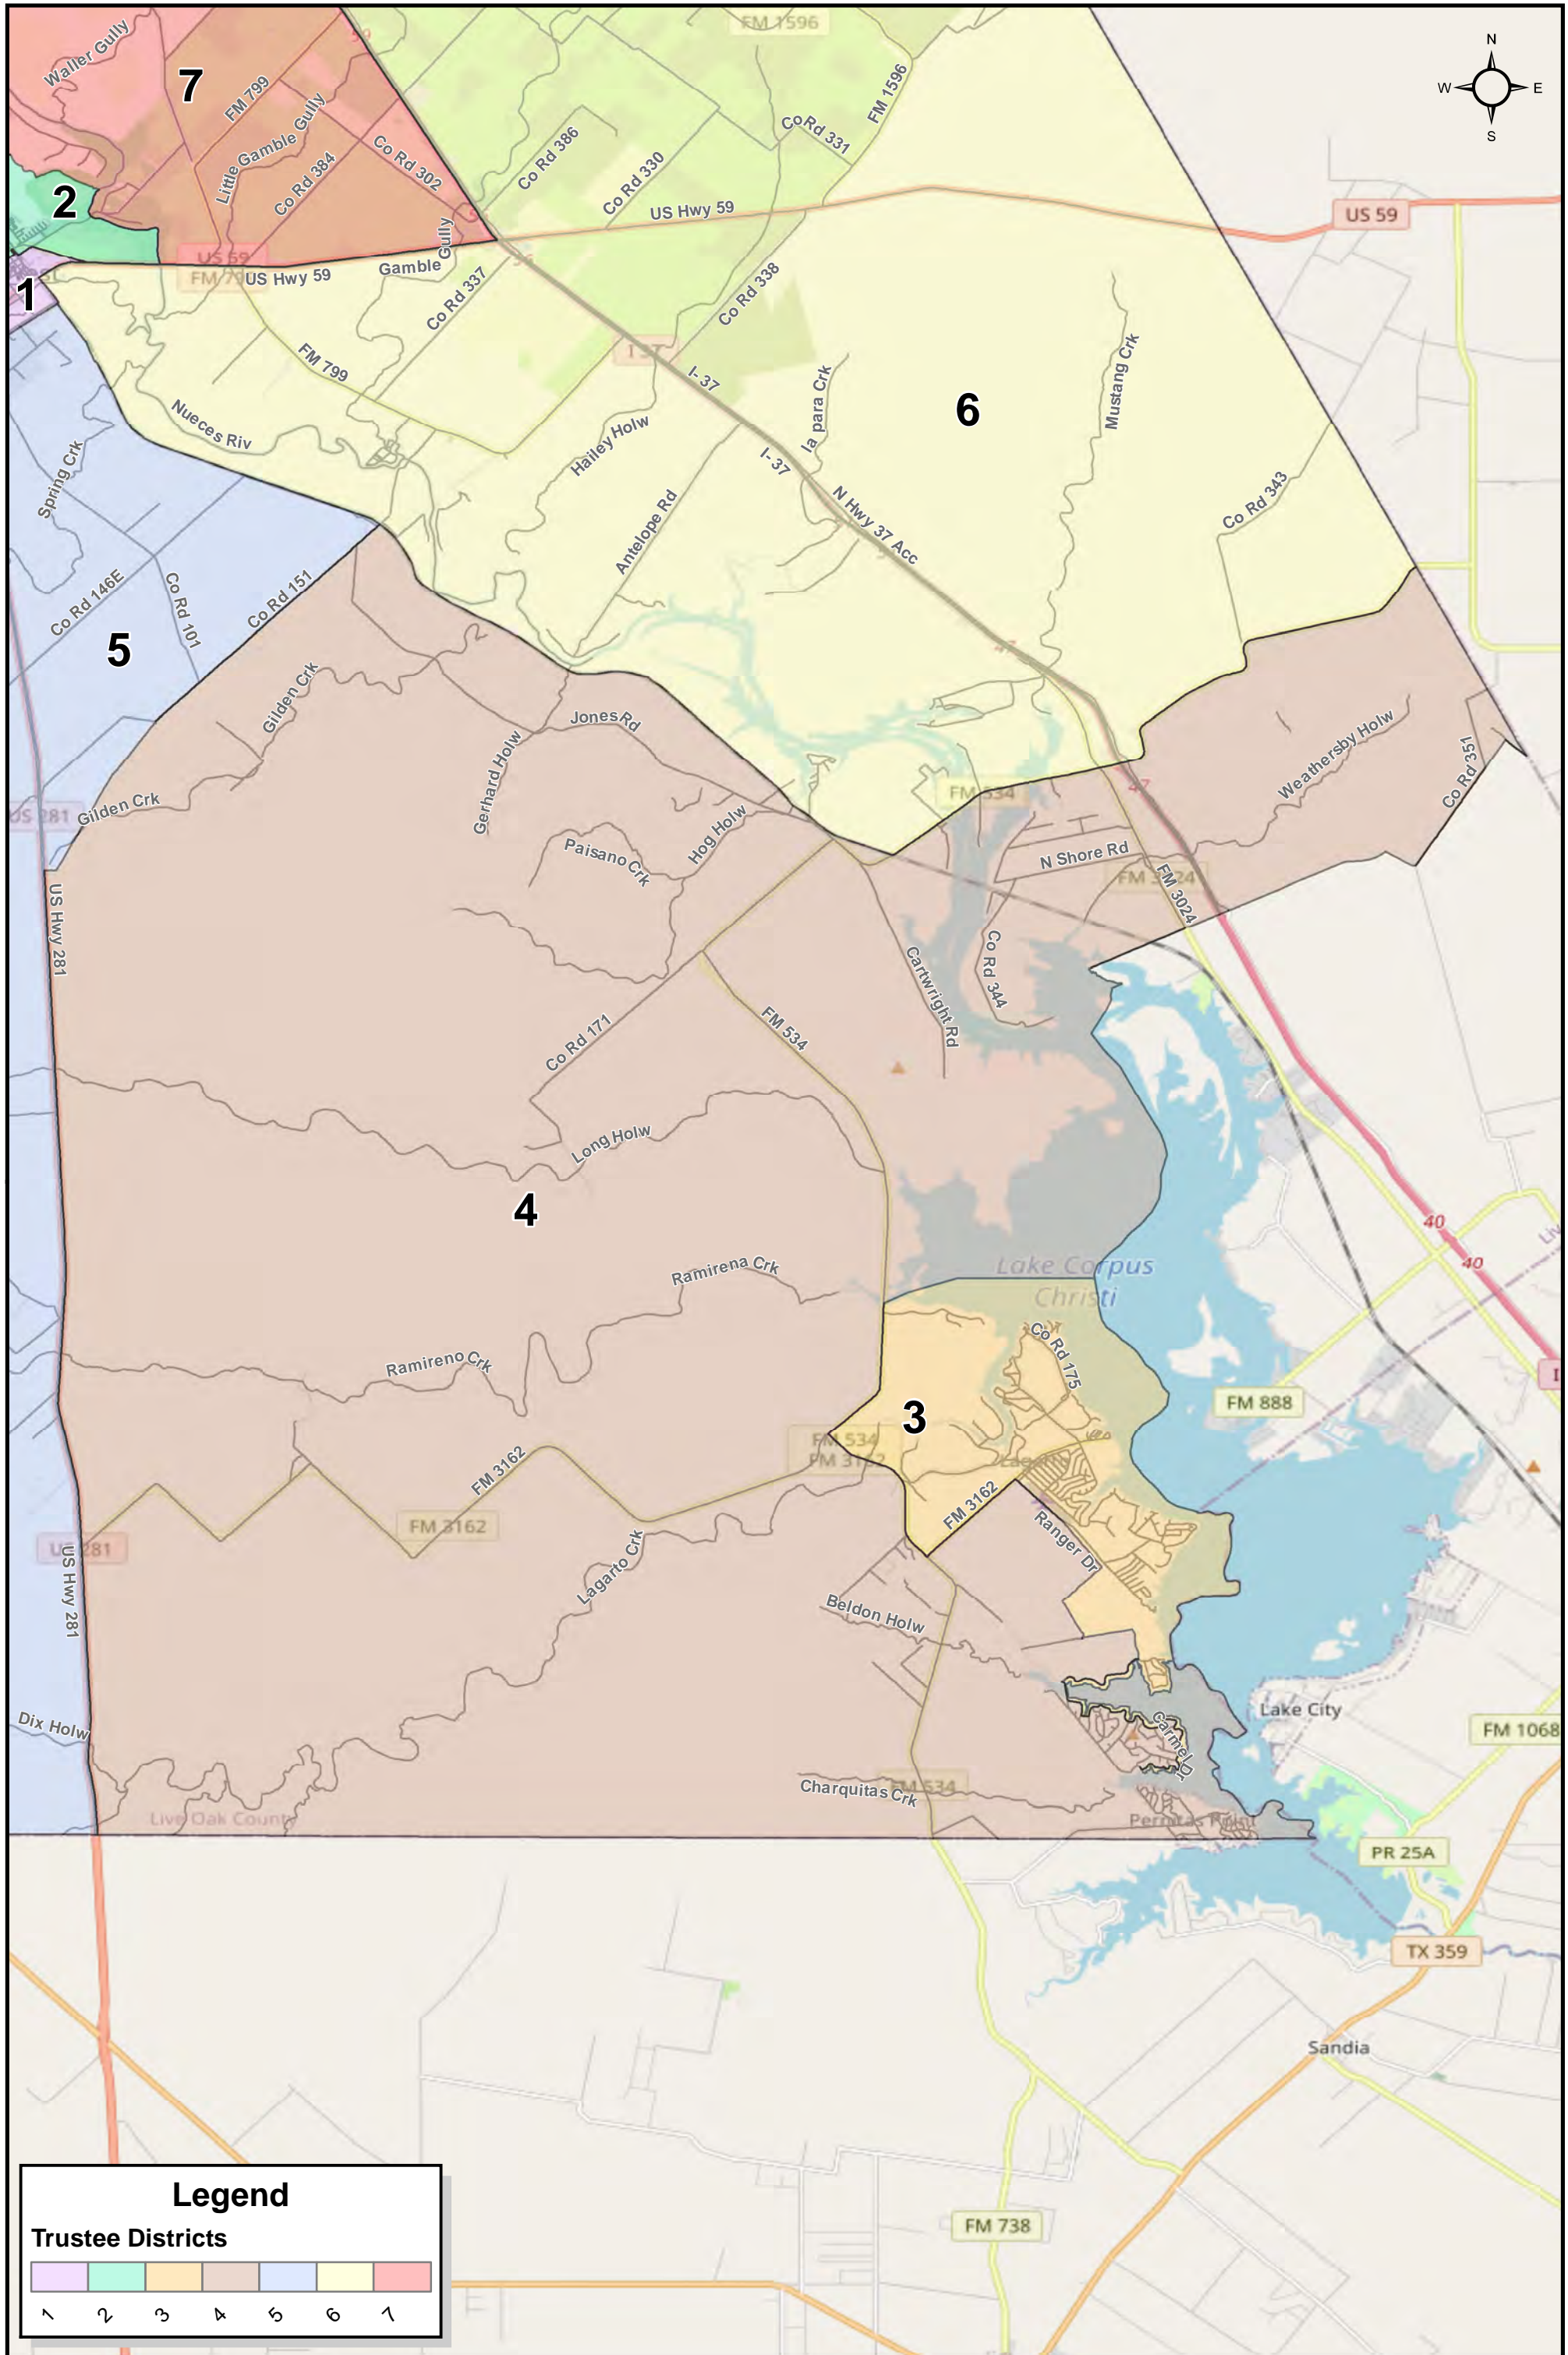

Legend

Trustee Districts

1	2	3	4	5	6	7

0 0.125 0.25 0.5
 Miles

Created: 1/20/2022

**George West ISD Trustee District 1
 - Illustrative Plan 1 -
 Adopted January 19, 2021**

© 2022 Bickerstaff Heath Delgado Acosta LLP
 Data Source: Roads, Water and other features obtained from the 2020 Tiger/line files, U.S. Census Bureau

Legend

Trustee Districts

1	2	3	4	5	6	7
---	---	---	---	---	---	---

Created: 1/20/2022

**George West ISD Trustee District 2
- Illustrative Plan 1 -
Adopted January 19, 2021**

© 2022 Bickerstaff Heath Delgado Acosta LLP
Data Source: Roads, Water and other features obtained from the 2020 Tiger/line files, U.S. Census Bureau

Legend

Trustee Districts

1	2	3	4	5	6	7
---	---	---	---	---	---	---

Created: 1/20/2022

George West ISD Trustee District 3 - Illustrative Plan 1 - Adopted January 19, 2021

© 2022 Bickerstaff Heath Delgado Acosta LLP
Data Source: Roads, Water and other features obtained from the 2020 Tiger/line files, U.S. Census Bureau

Legend

Trustee Districts

1	2	3	4	5	6	7

Created: 1/20/2022

**George West ISD Trustee District 4
- Illustrative Plan 1 -
Adopted January 19, 2021**

© 2022 Bickerstaff Heath Delgado Acosta LLP
Data Source: Roads, Water and other features obtained from the 2020 Tiger/line files, U.S. Census Bureau