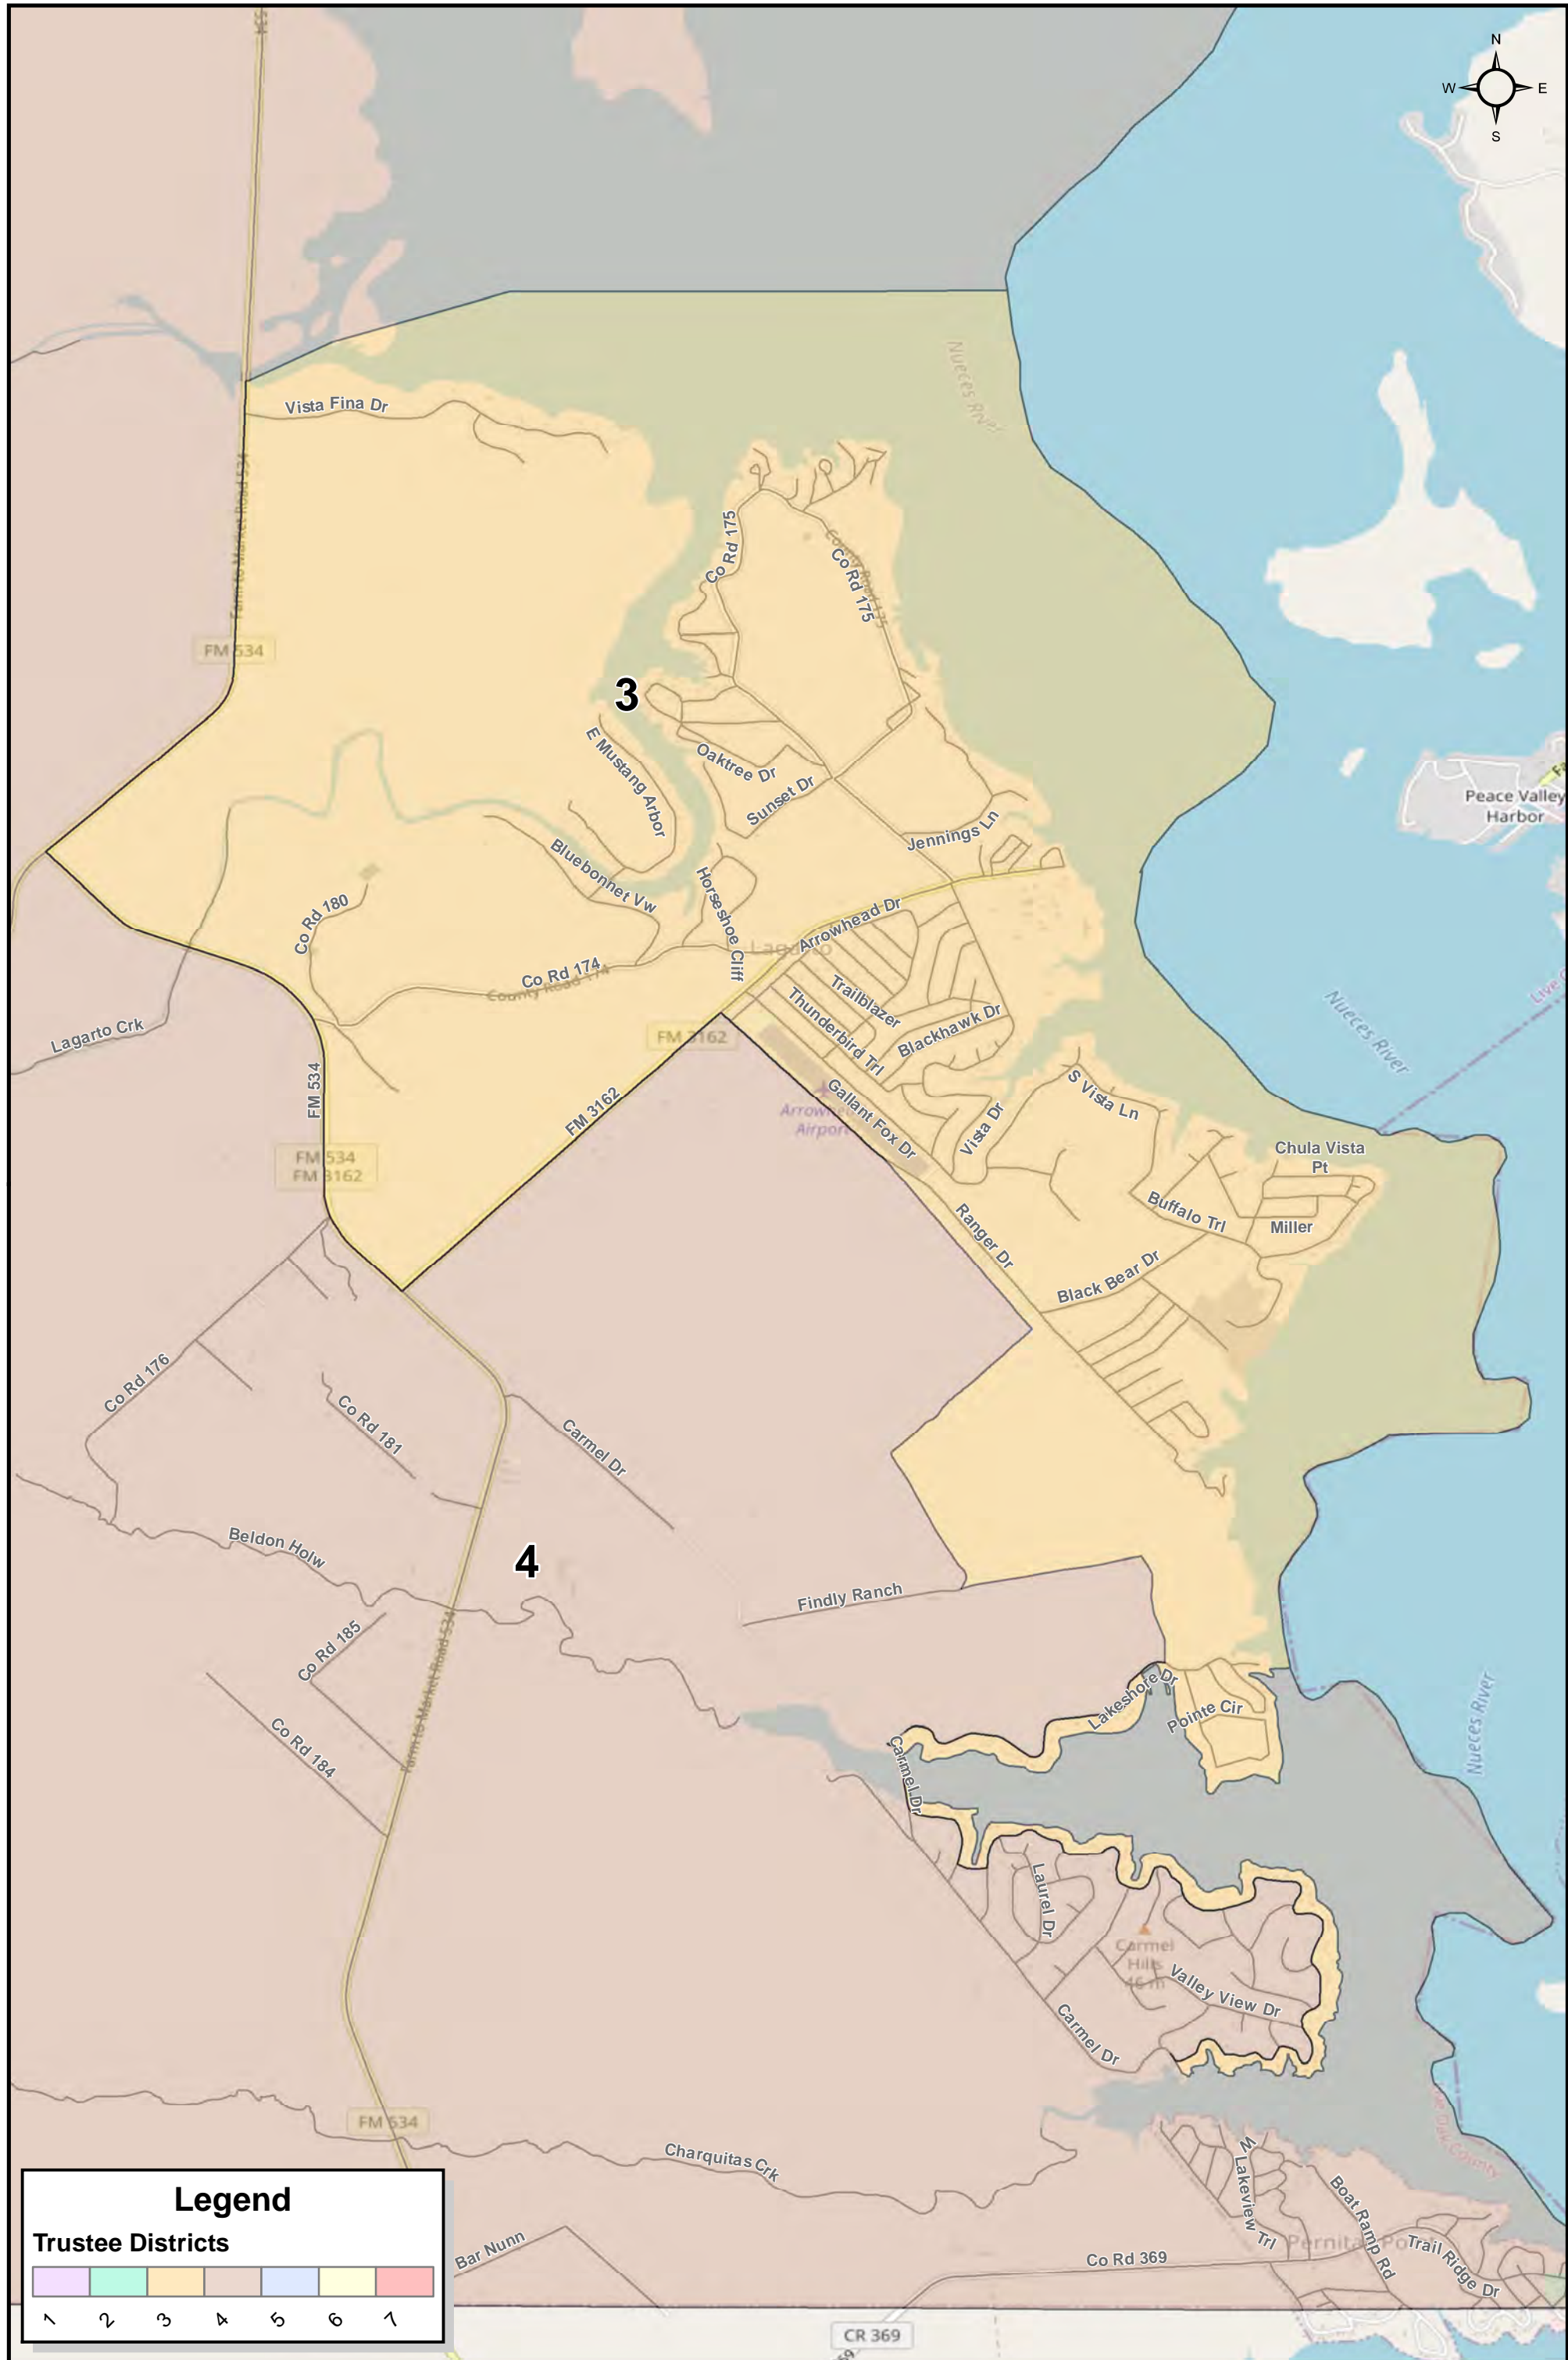

Legend

Trustee Districts

1	2	3	4	5	6	7

0 0.125 0.25 0.5
 Miles

Created: 1/20/2022

**George West ISD Trustee District 1
 - Illustrative Plan 1 -
 Adopted January 19, 2021**

© 2022 Bickerstaff Heath Delgado Acosta LLP
 Data Source: Roads, Water and other features obtained from the 2020 Tiger/line files, U.S. Census Bureau

Legend

Trustee Districts

1	2	3	4	5	6	7
---	---	---	---	---	---	---

Created: 1/20/2022

**George West ISD Trustee District 2
- Illustrative Plan 1 -
Adopted January 19, 2021**

© 2022 Bickerstaff Heath Delgado Acosta LLP
Data Source: Roads, Water and other features obtained from the 2020 Tiger/line files, U.S. Census Bureau

Legend

Trustee Districts

1	2	3	4	5	6	7
---	---	---	---	---	---	---

Created: 1/20/2022

George West ISD Trustee District 3 - Illustrative Plan 1 - Adopted January 19, 2021

© 2022 Bickerstaff Heath Delgado Acosta LLP
Data Source: Roads, Water and other features obtained from the 2020 Tiger/line files, U.S. Census Bureau

Legend

Trustee Districts

1	2	3	4	5	6	7

Created: 1/20/2022

**George West ISD Trustee District 4
- Illustrative Plan 1 -
Adopted January 19, 2021**

© 2022 Bickerstaff Heath Delgado Acosta LLP
Data Source: Roads, Water and other features obtained from the 2020 Tiger/line files, U.S. Census Bureau